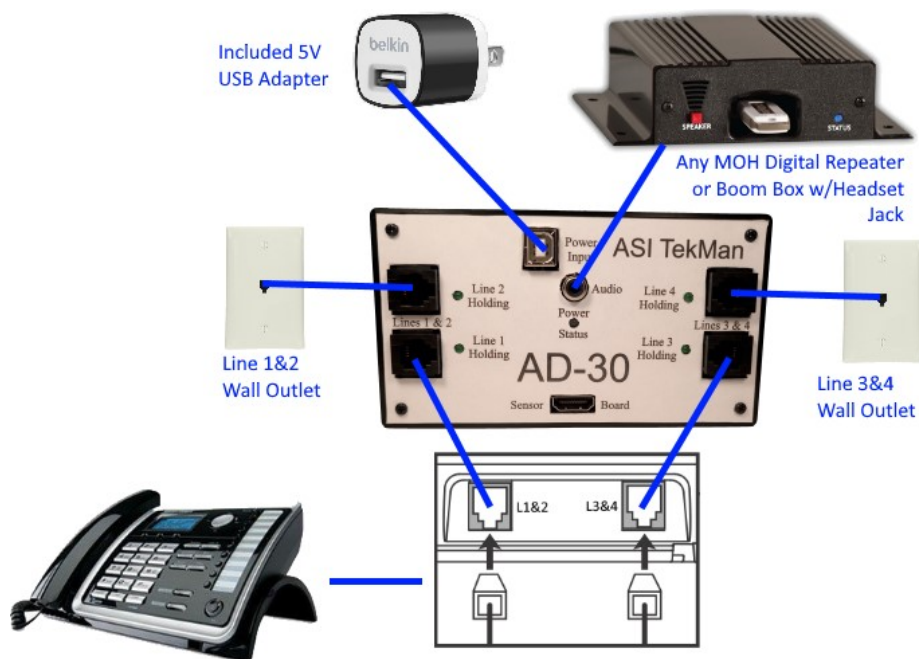

Congratulations on purchasing the AD-30 Multi-Hold adapter. This unit was designed for today's demands and looking to the future. The default setup for the AD-30 is the "Tone Hold" mode; this mode lets the unit work with virtually any Analog phone set on the market.

Connections

Audio Source Considerations

The AD-30 works with any audio source that has a Headphone or high power output. We suggest using a Digital MOH Repeater; there are several available on the internet. You can also use a Boom Box so long as it has a Headphone output; check it carefully as most units have an Aux In which won't work. The AD-30 has an RCA input and comes with an RCA to RCA cable along with a 3.5mm adapter for use with a Boom Box.

Changing Operating Modes

The AD-30 is very versatile with 6 basic command modes. The default mode of the AD-30 is the "Tone Hold" mode, with the default Tone being

the "*". To change a mode, enter any of the following commands while on one of the phone lines connected to the AD-30:

This mode is called "RCA Hold" mode. In this mode you can combine any of these phones into one system and simply use the "Hold" button on the phones to activate the message, then the unit will release when you pick up the line again. **NOTE: These phones "Beep" about every 8 seconds on hold so the AD-30 will simply play your message along with the beeps; there is NO way to get rid of the beeps.**